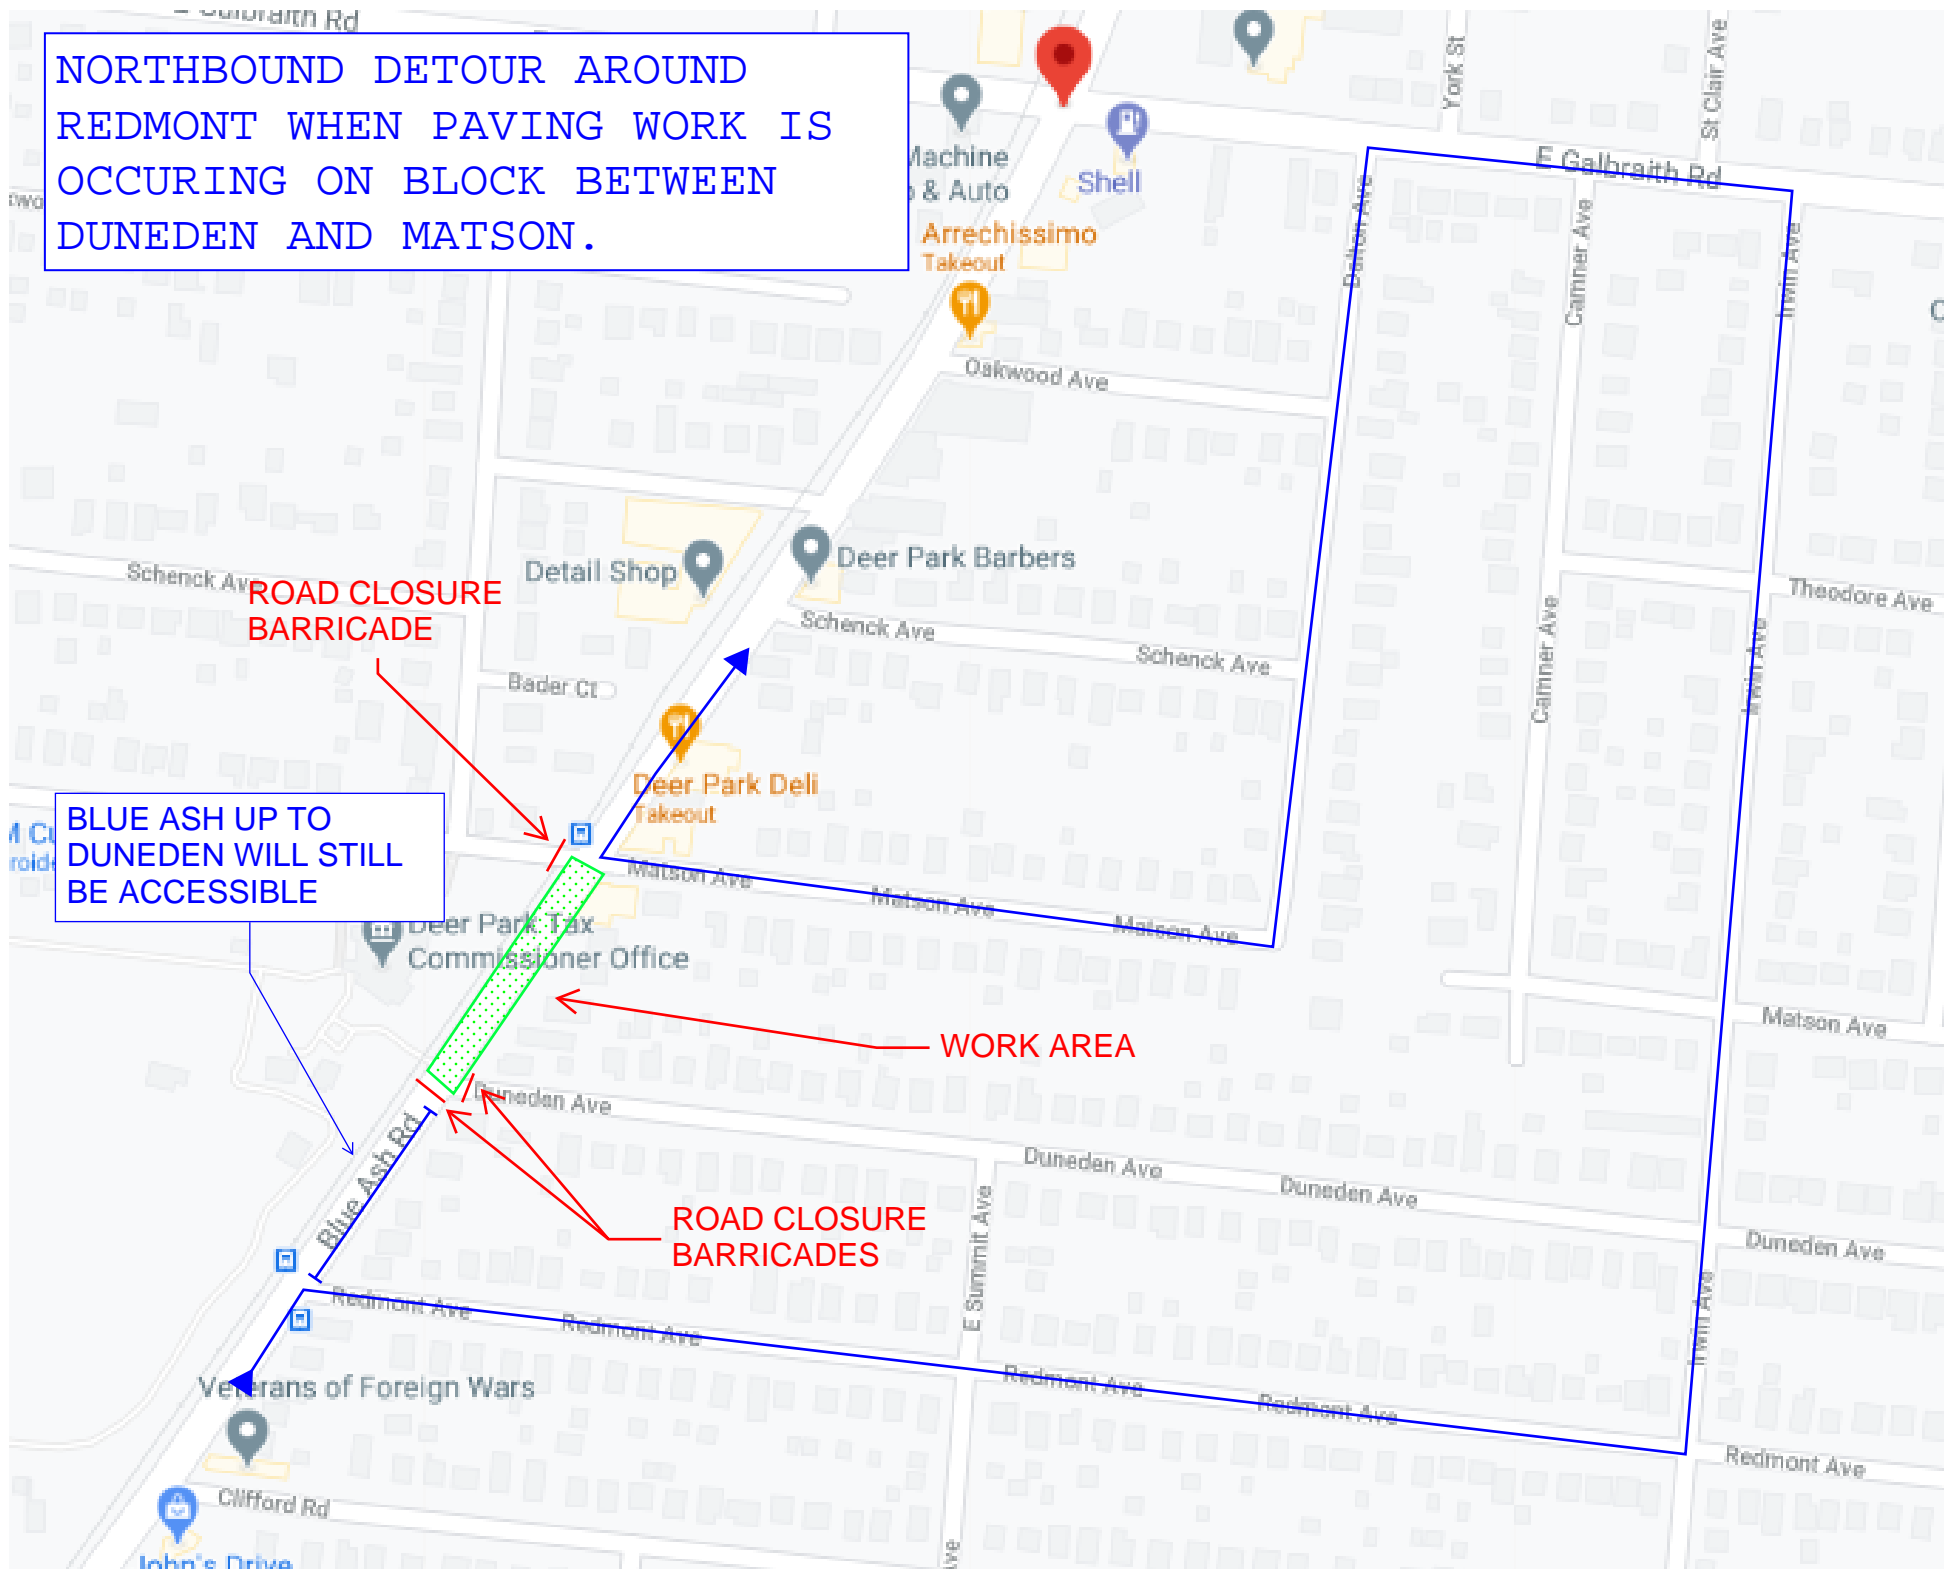

NORTHBOUND DETOUR AROUND REDMONT WHEN PAVING WORK IS OCCURRING ON BLOCK BETWEEN DUNEDEN AND MATSON.

ROAD CLOSURE BARRICADE

BLUE ASH UP TO DUNEDEN WILL STILL BE ACCESSIBLE

WORK AREA

ROAD CLOSURE BARRICADES

NORTHBOUND DETOUR AROUND
MATSON WHEN PAVING WORK IS
OCCURRING ON BLOCK BETWEEN
MATSON AND SCHENCK.

WORK AREA

ROAD CLOSED
BARRICADES

NORTHBOUND DETOUR AROUND
SCHENCK WHEN PAVING WORK IS
OCCURRING ON BLOCK BETWEEN
SCHENCK AND OAKWOOD.

WORK AREA

ROAD CLOSURE
BARRICADES

Machine & Auto
Arrechissimo
Takeout

Shell

Detail Shop

Deer Park Barbers

Deer Park Deli
Takeout

Deer Park Tax
Commissioner Office

Veterans of Foreign Wars

Clifford Rd

John's Drive

NORTHBOUND DETOUR AROUND
OAKWOOD WHEN PAVING WORK IS
OCCURRING ON BLOCK BETWEEN
OAKWOOD AND GALBRAITH.

ROAD CLOSURE
BARRICADES

WORK AREA