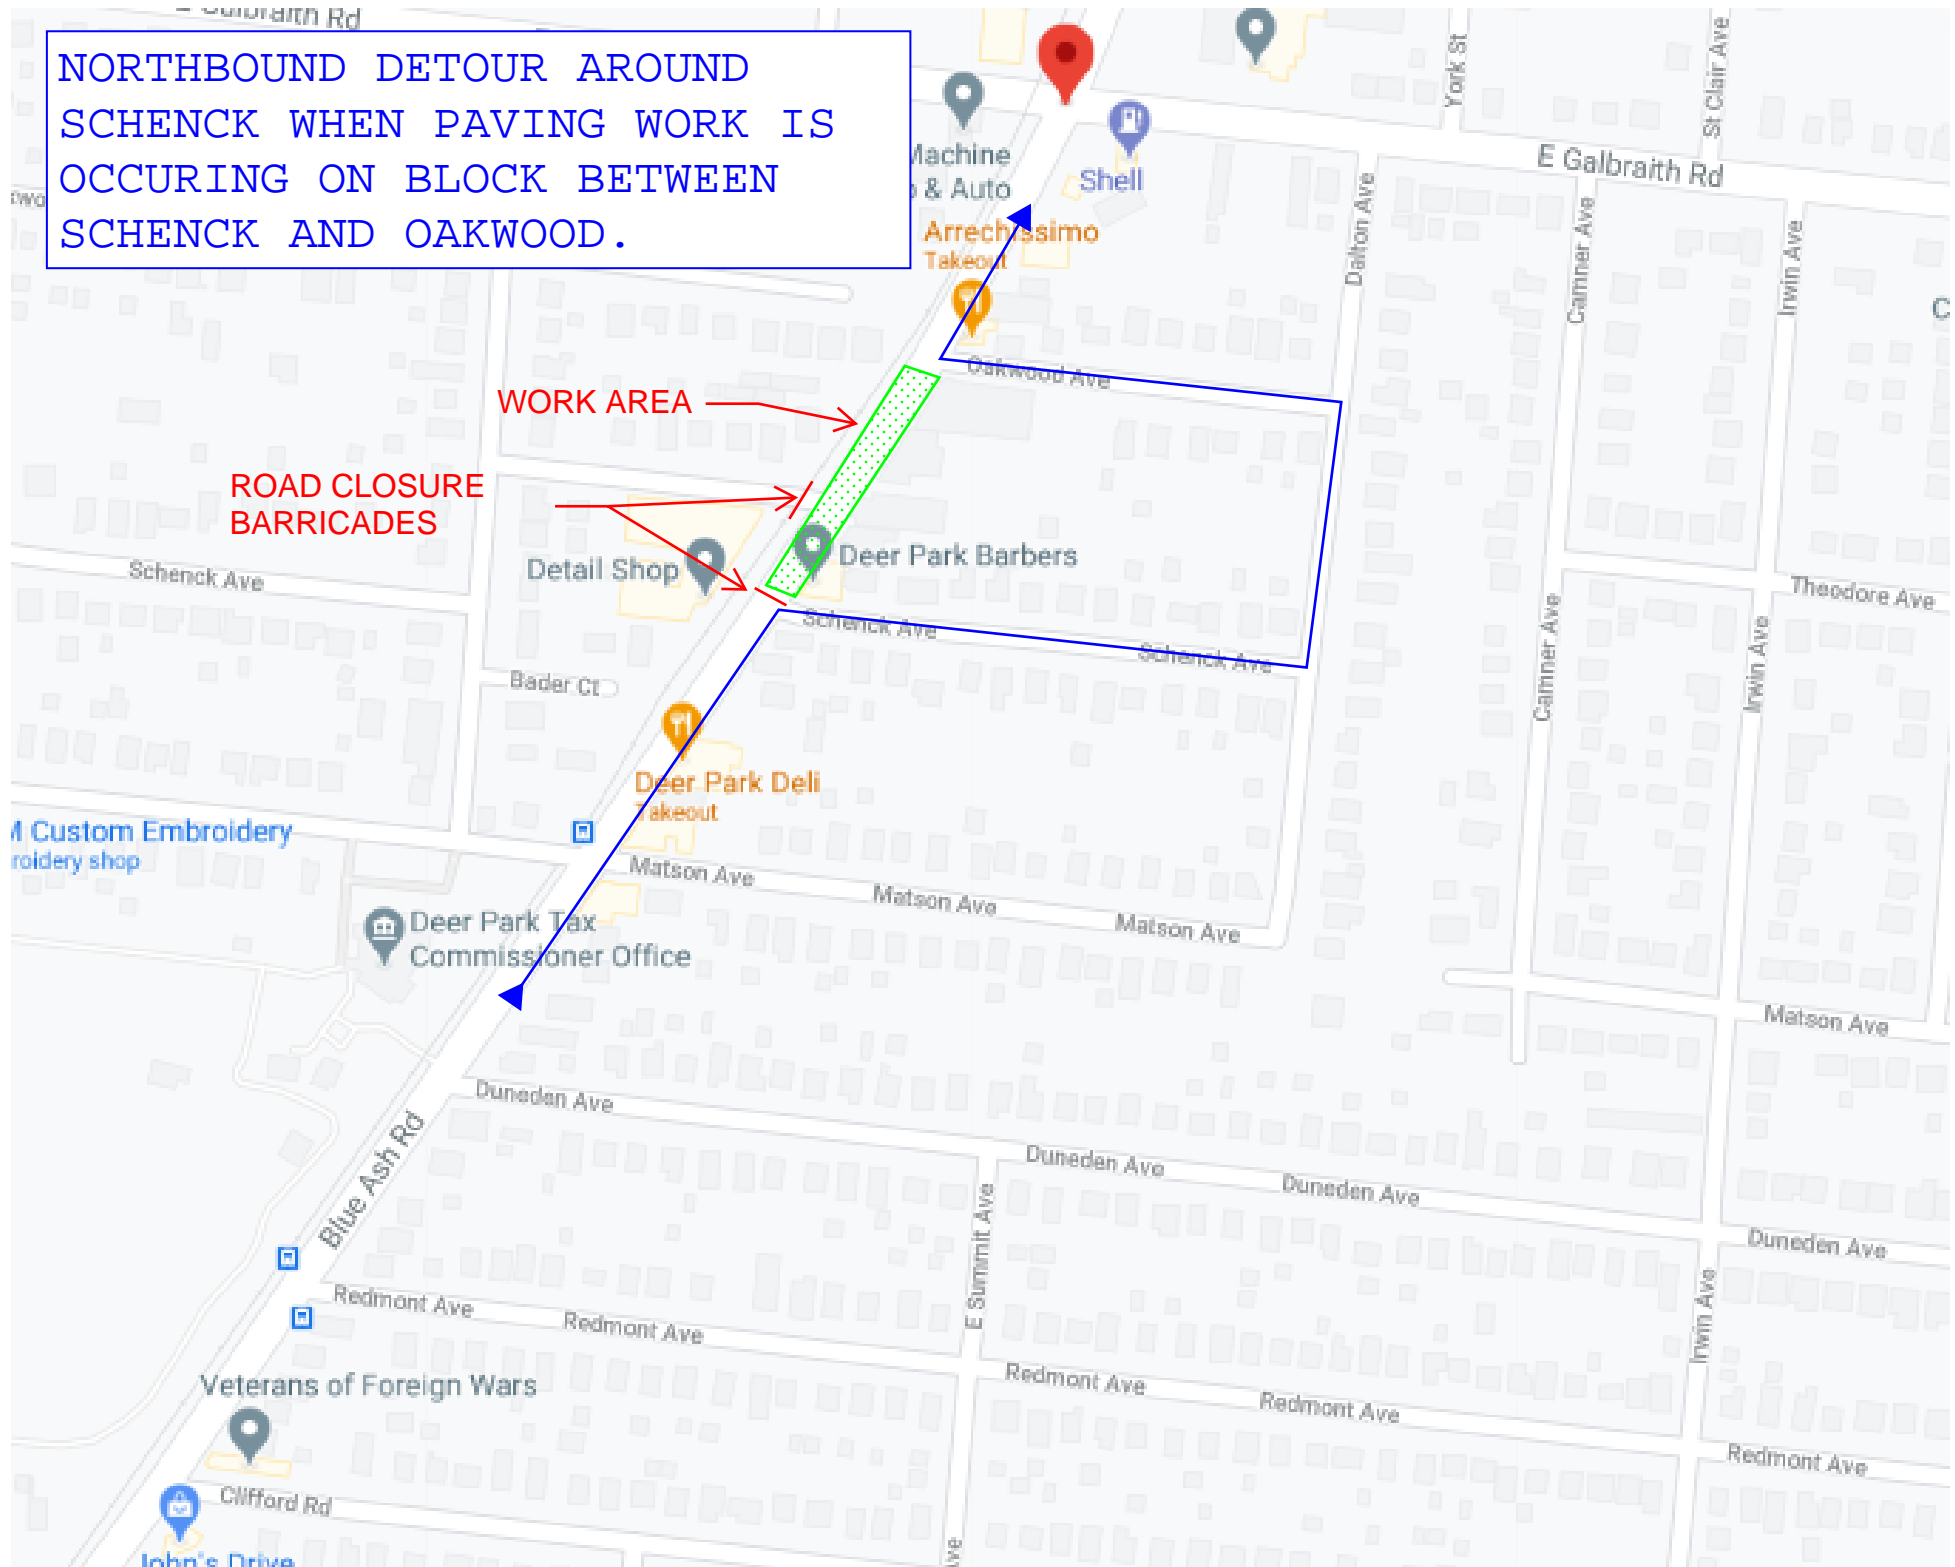

NORTHBOUND DETOUR AROUND REDMONT WHEN PAVING WORK IS OCCURRING ON BLOCK BETWEEN DUNEDEN AND MATSON.

ROAD CLOSURE BARRICADE

BLUE ASH UP TO DUNEDEN WILL STILL BE ACCESSIBLE

WORK AREA

ROAD CLOSURE BARRICADES

NORTHBOUND DETOUR AROUND
MATSON WHEN PAVING WORK IS
OCCURRING ON BLOCK BETWEEN
MATSON AND SCHENCK.

WORK AREA

ROAD CLOSED
BARRICADES

NORTHBOUND DETOUR AROUND
SCHENCK WHEN PAVING WORK IS
OCCURRING ON BLOCK BETWEEN
SCHENCK AND OAKWOOD.

WORK AREA

ROAD CLOSURE
BARRICADES

Machine & Auto
Arrechissimo
Takeout

Shell

Detail Shop

Deer Park Barbers

Deer Park Deli
Takeout

Deer Park Tax
Commissioner Office

Veterans of Foreign Wars

Clifford Rd

John's Drive

NORTHBOUND DETOUR AROUND
OAKWOOD WHEN PAVING WORK IS
OCCURRING ON BLOCK BETWEEN
OAKWOOD AND GALBRAITH.

ROAD CLOSURE
BARRICADES

WORK AREA