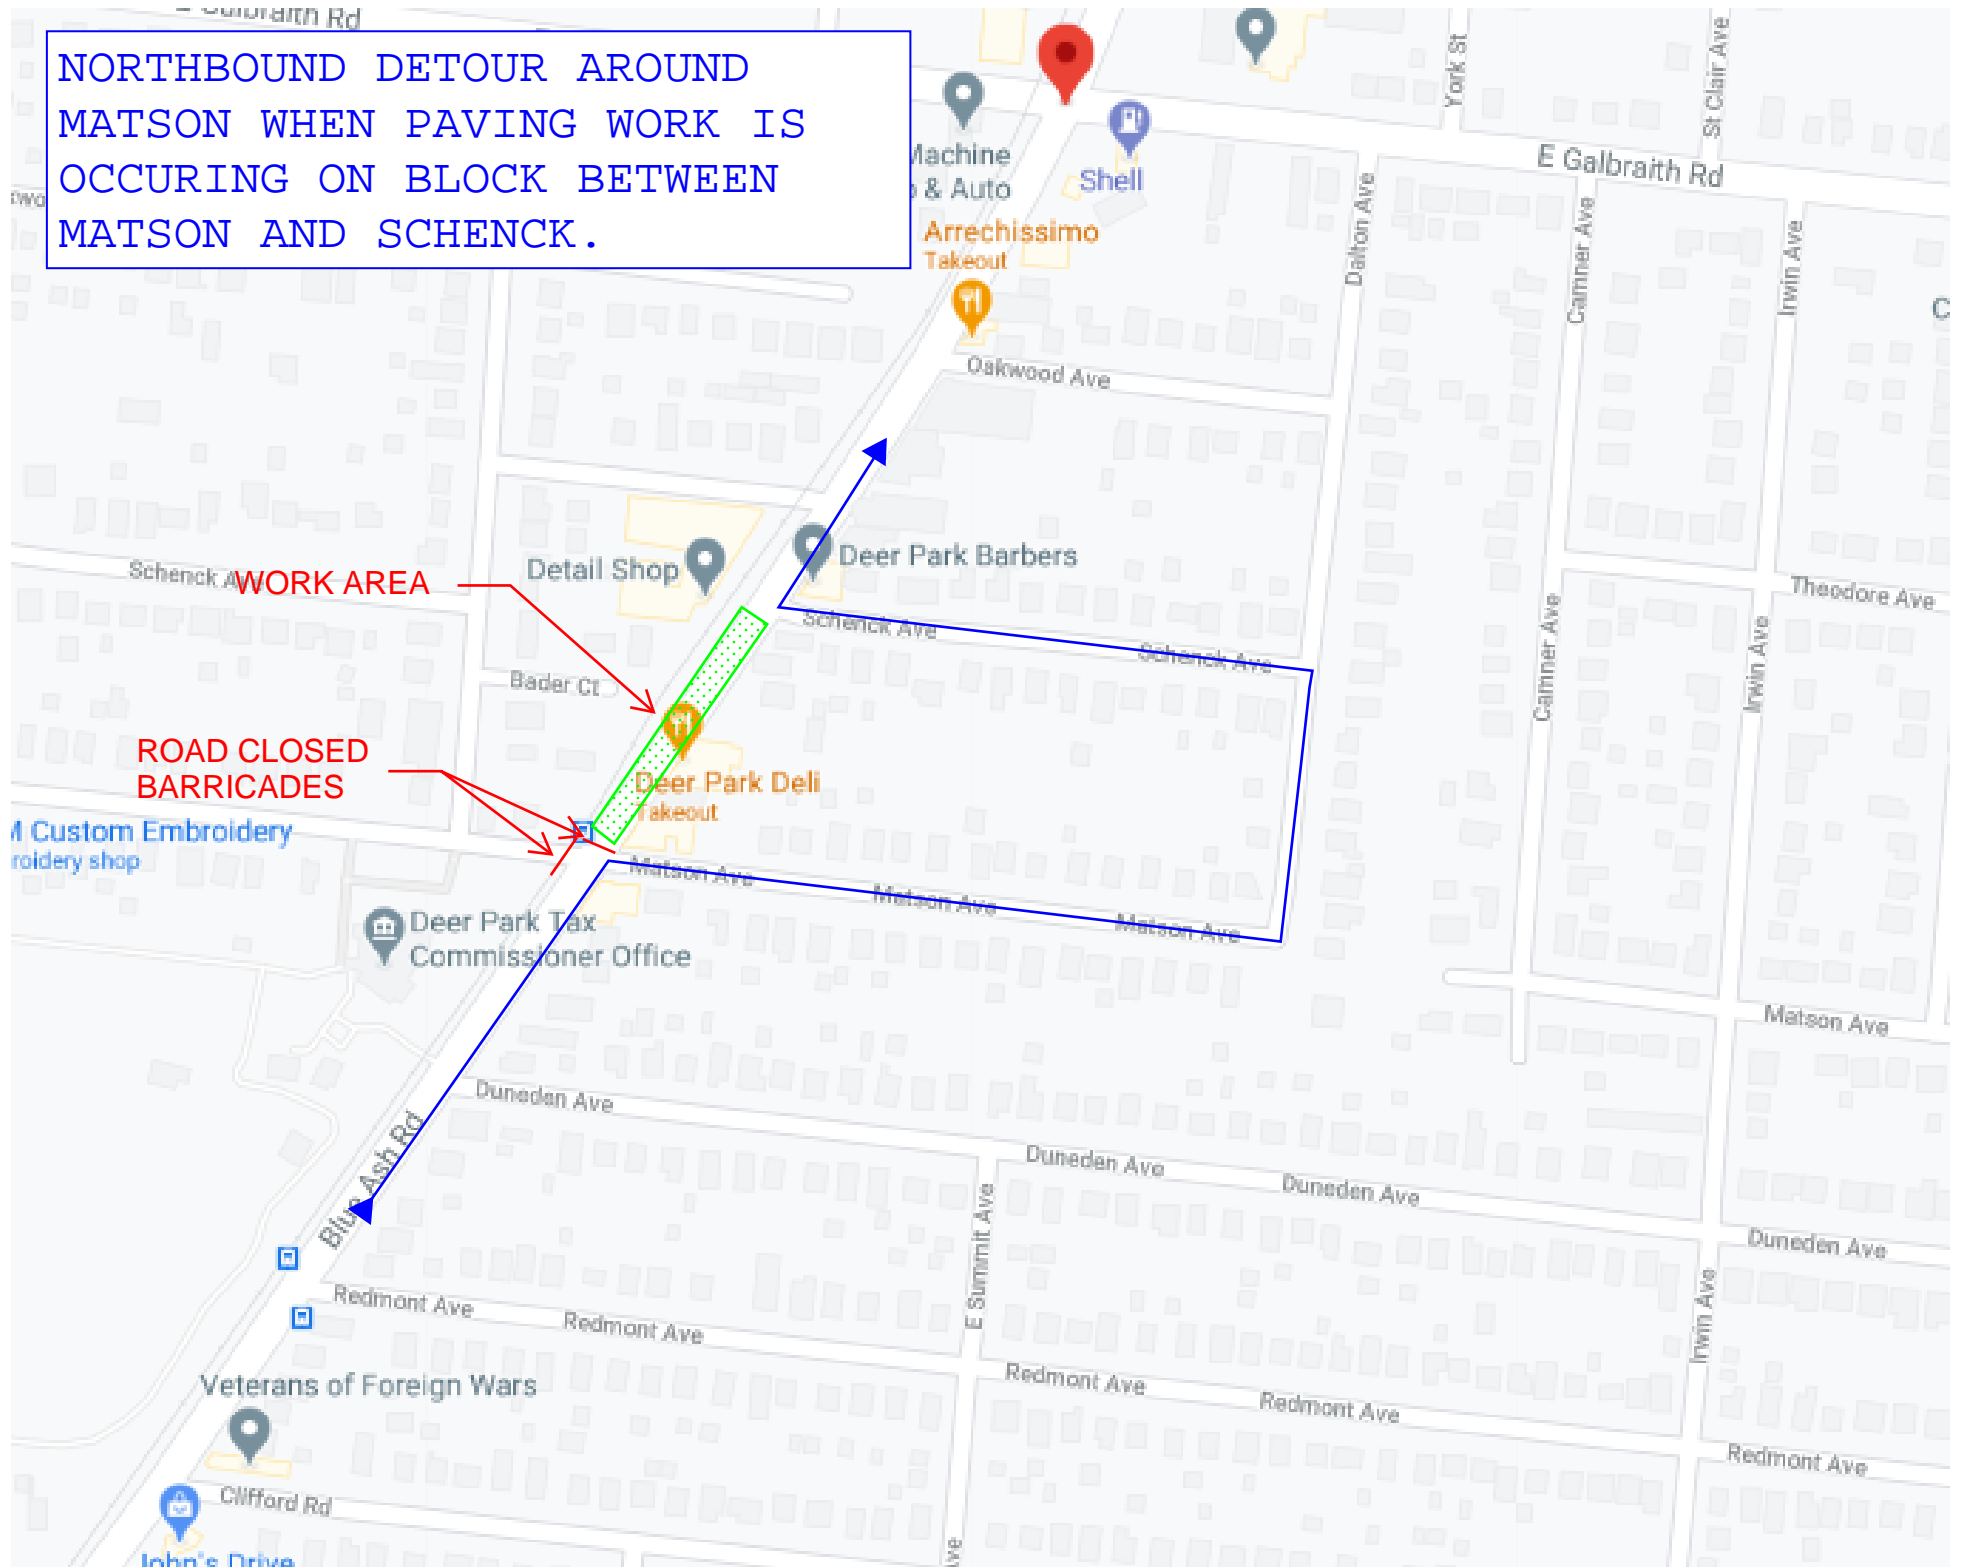

NORTHBOUND DETOUR AROUND REDMONT WHEN PAVING WORK IS OCCURRING ON BLOCK BETWEEN DUNEDEN AND MATSON.

ROAD CLOSURE BARRICADE

BLUE ASH UP TO DUNEDEN WILL STILL BE ACCESSIBLE

WORK AREA

ROAD CLOSURE BARRICADES

NORTHBOUND DETOUR AROUND
MATSON WHEN PAVING WORK IS
OCCURRING ON BLOCK BETWEEN
MATSON AND SCHENCK.

WORK AREA

ROAD CLOSED
BARRICADES

NORTHBOUND DETOUR AROUND
SCHENCK WHEN PAVING WORK IS
OCCURRING ON BLOCK BETWEEN
SCHENCK AND OAKWOOD.

WORK AREA

ROAD CLOSURE
BARRICADES

Machine & Auto
Arrechissimo
Takeout

Shell

Detail Shop

Deer Park Barbers

Deer Park Deli
Takeout

Deer Park Tax
Commissioner Office

Veterans of Foreign Wars

Clifford Rd

John's Drive

NORTHBOUND DETOUR AROUND
OAKWOOD WHEN PAVING WORK IS
OCCURRING ON BLOCK BETWEEN
OAKWOOD AND GALBRAITH.

ROAD CLOSURE
BARRICADES

WORK AREA